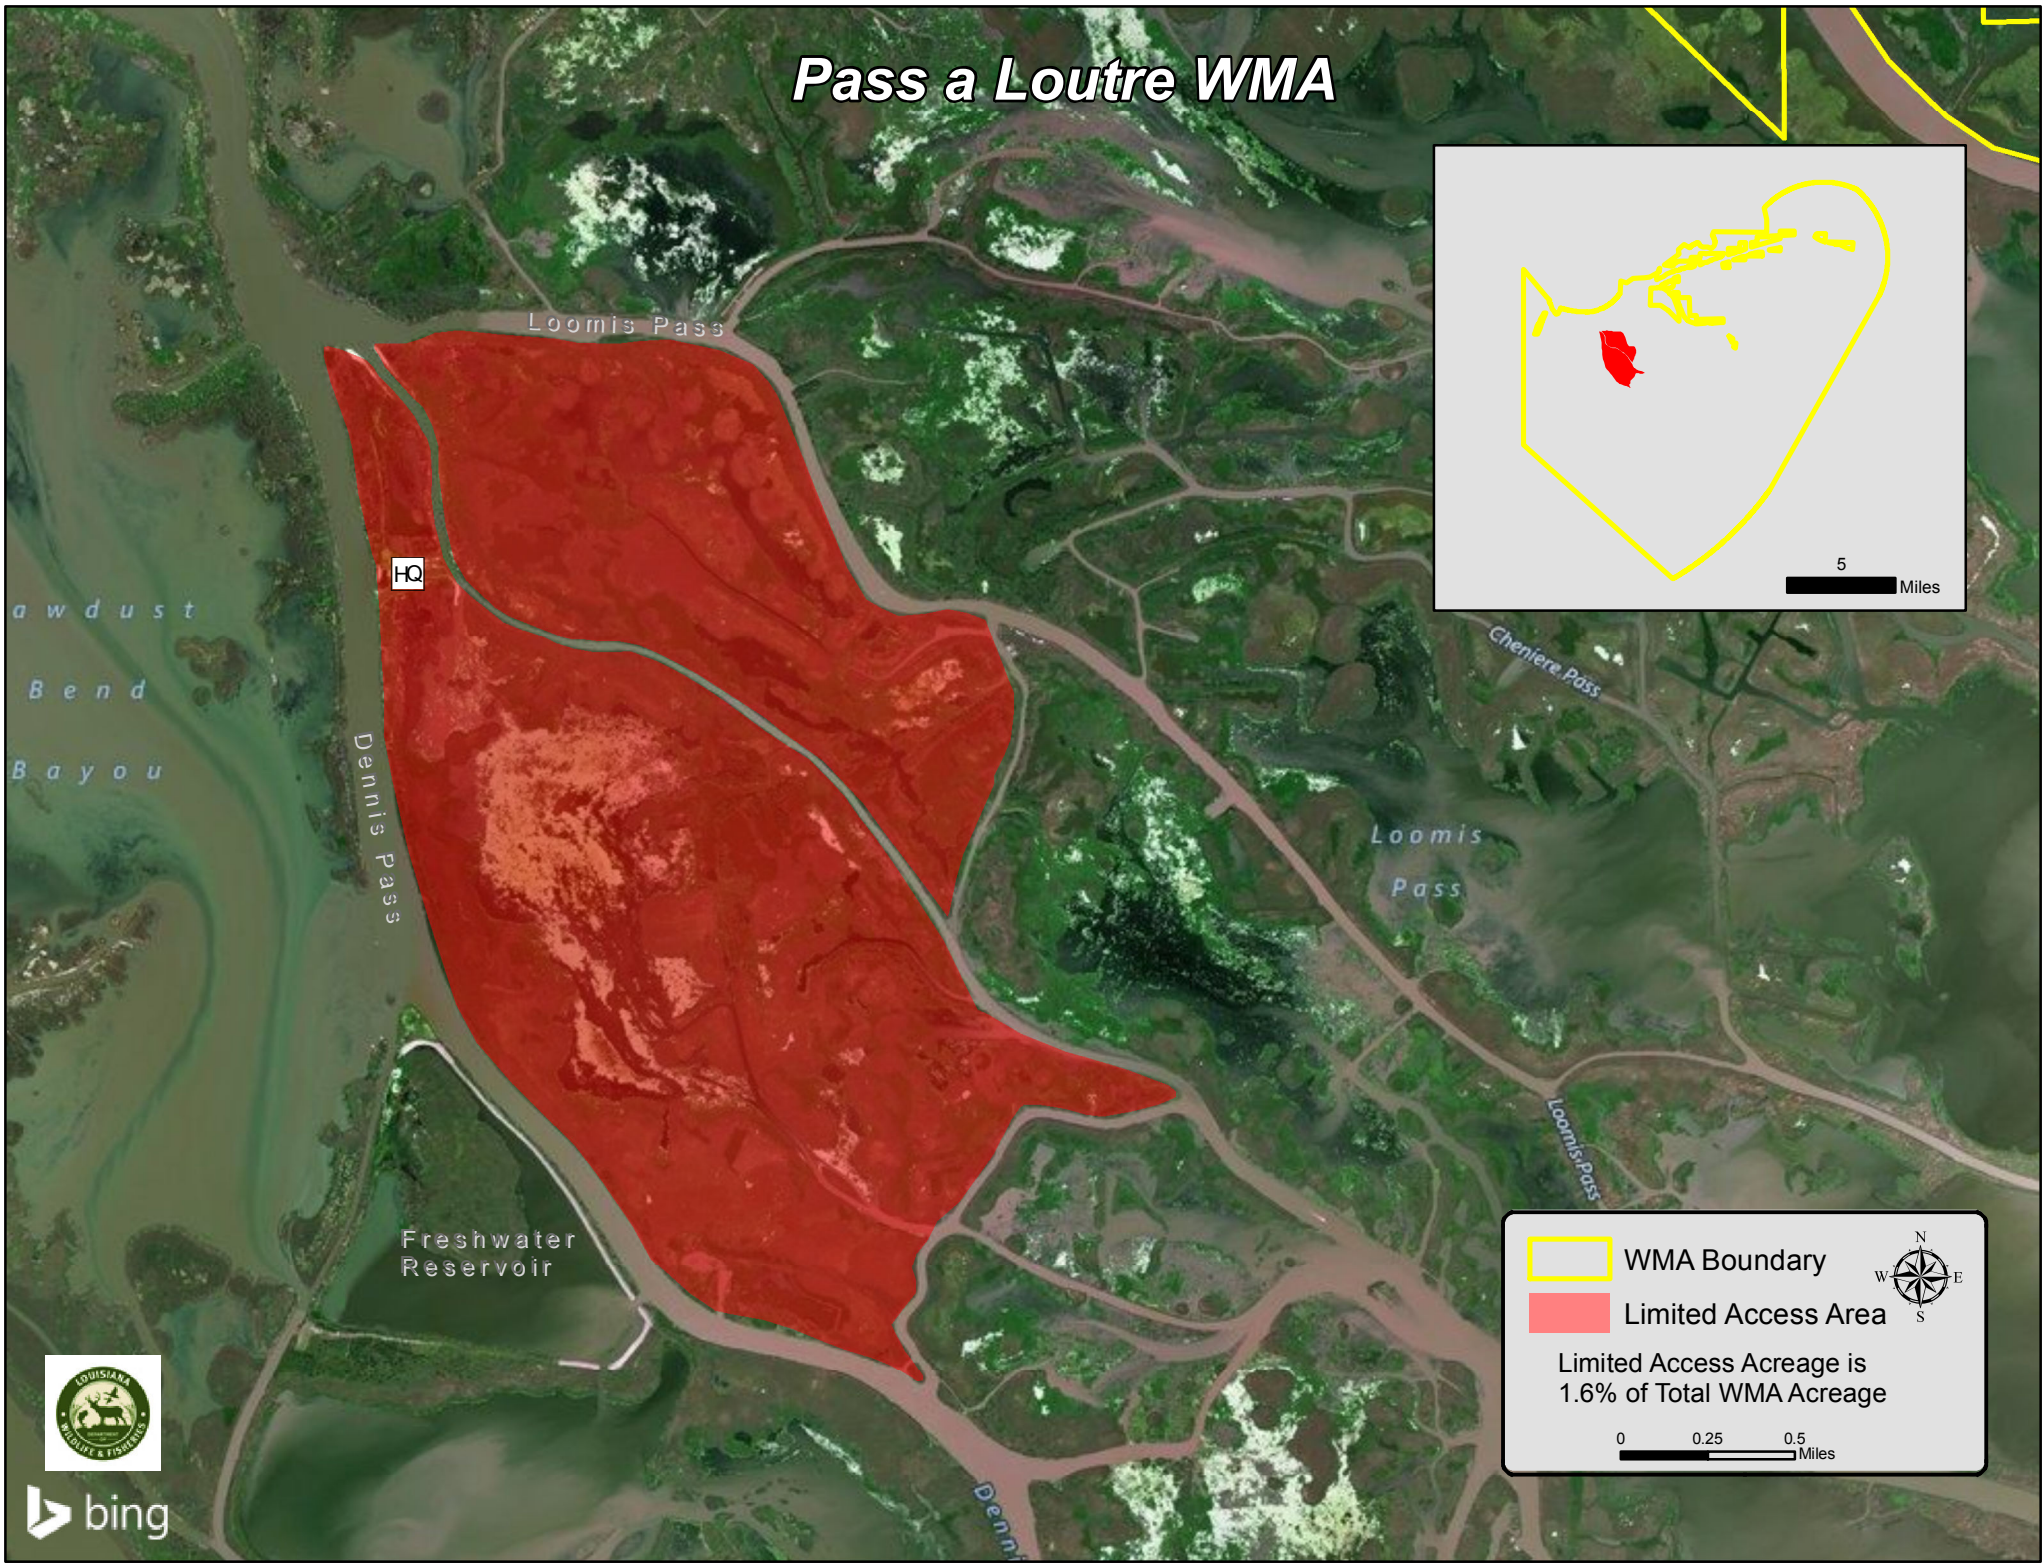

Pass a Loutre WMA

aw dust
Bend
Bayou

Dennis Pass

Freshwater Reservoir

Loomis Pass

Cheniere Pass

Loomis Pass

Loomis Pass

Dennis

- WMA Boundary
- Limited Access Area

Limited Access Acreage is 1.6% of Total WMA Acreage

0 0.25 0.5 Miles