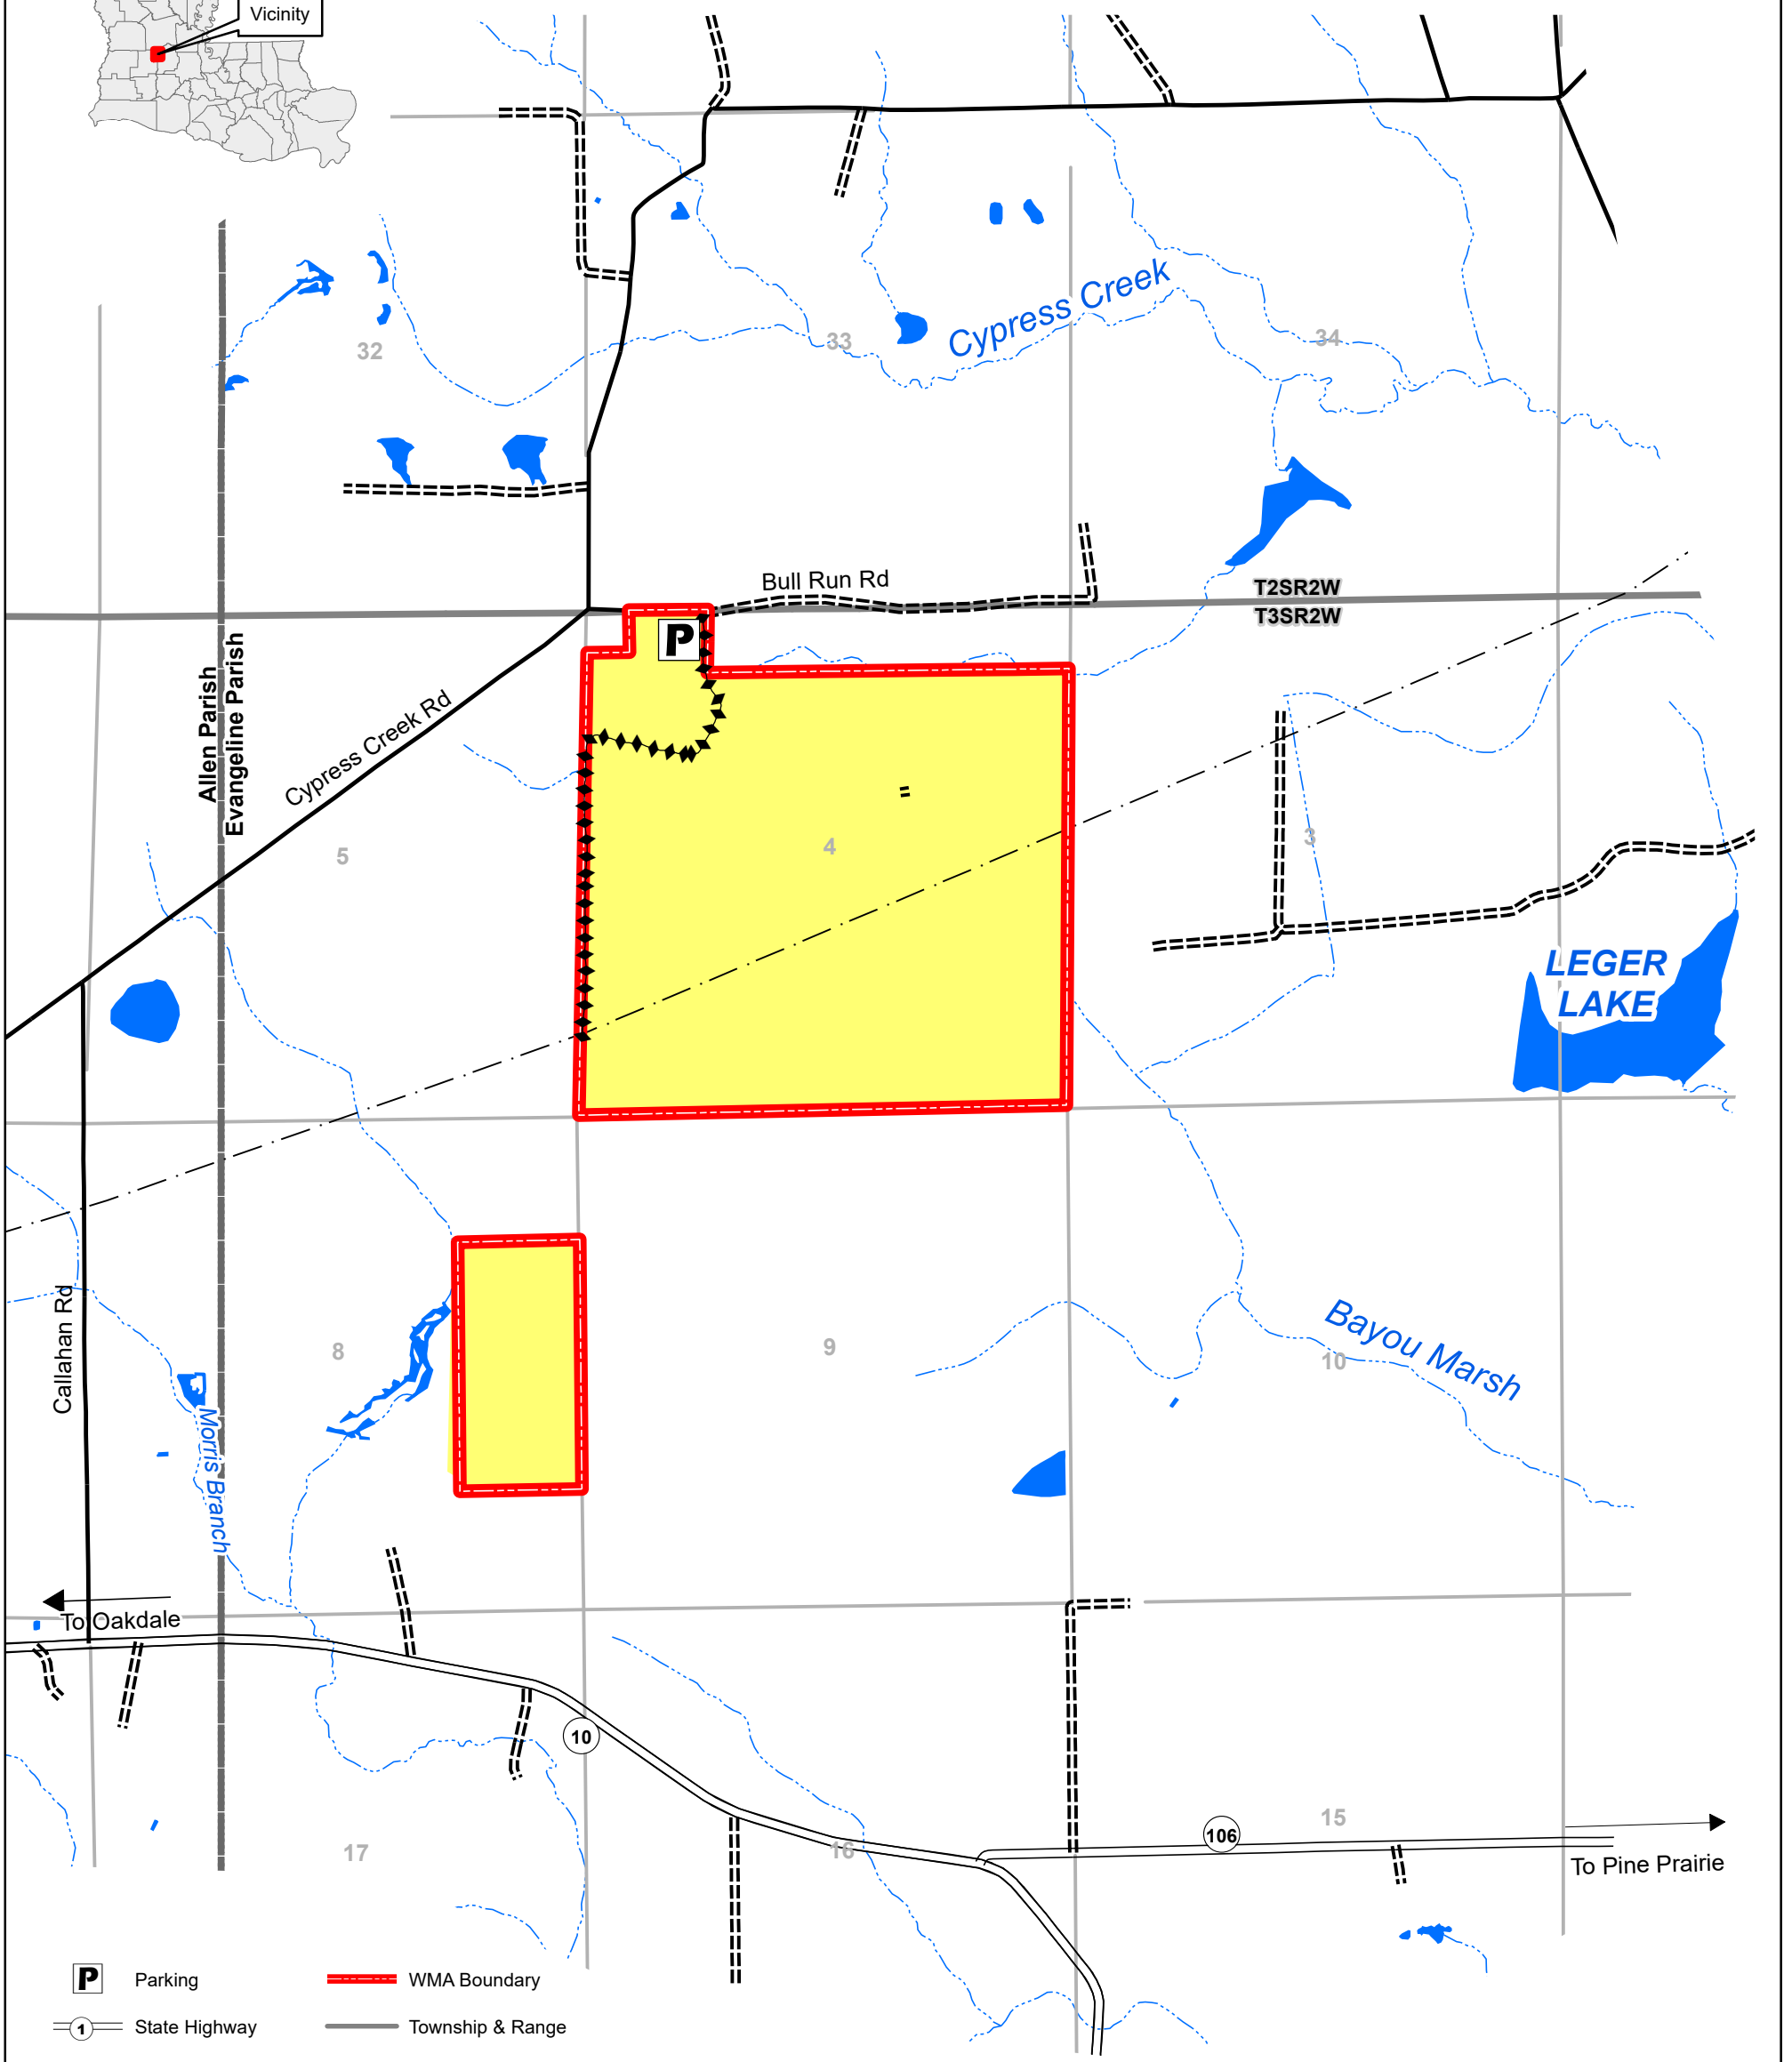

# MARSH BAYOU WILDLIFE MANAGEMENT AREA

JULY 2023

- P** Parking
- 1** State Highway
- Improved Road
- Unimproved Road
- ◆◆◆◆◆ ATV Trail
- Pipeline
- WMA Boundary
- Township & Range
- Section
- Parish Boundary
- Small Game Emphasis Area

Refer to Hunting Pamphlet for Additional Regulations and Information.

**OWNER:**  
LOUISIANA DEPARTMENT OF  
WILDLIFE & FISHERIES  
655 ACRES

The Louisiana Department of Wildlife and Fisheries (LDWF) makes no representations or warranties whatsoever, whether express, implied, statutory or otherwise, as to the quality and accuracy in producing this map or data set. The user should be aware that the information on which it is based may have come from any of a variety of sources, which are of varying degrees of accuracy. Therefore, LDWF cannot guarantee the accuracy of this map or data set, and shall not be liable to any other person, party, or entity as a result of any reliance on this map or data set and/or any information contained herein or interpreted herefrom. Further, LDWF does not accept any responsibility for the consequences of its use.